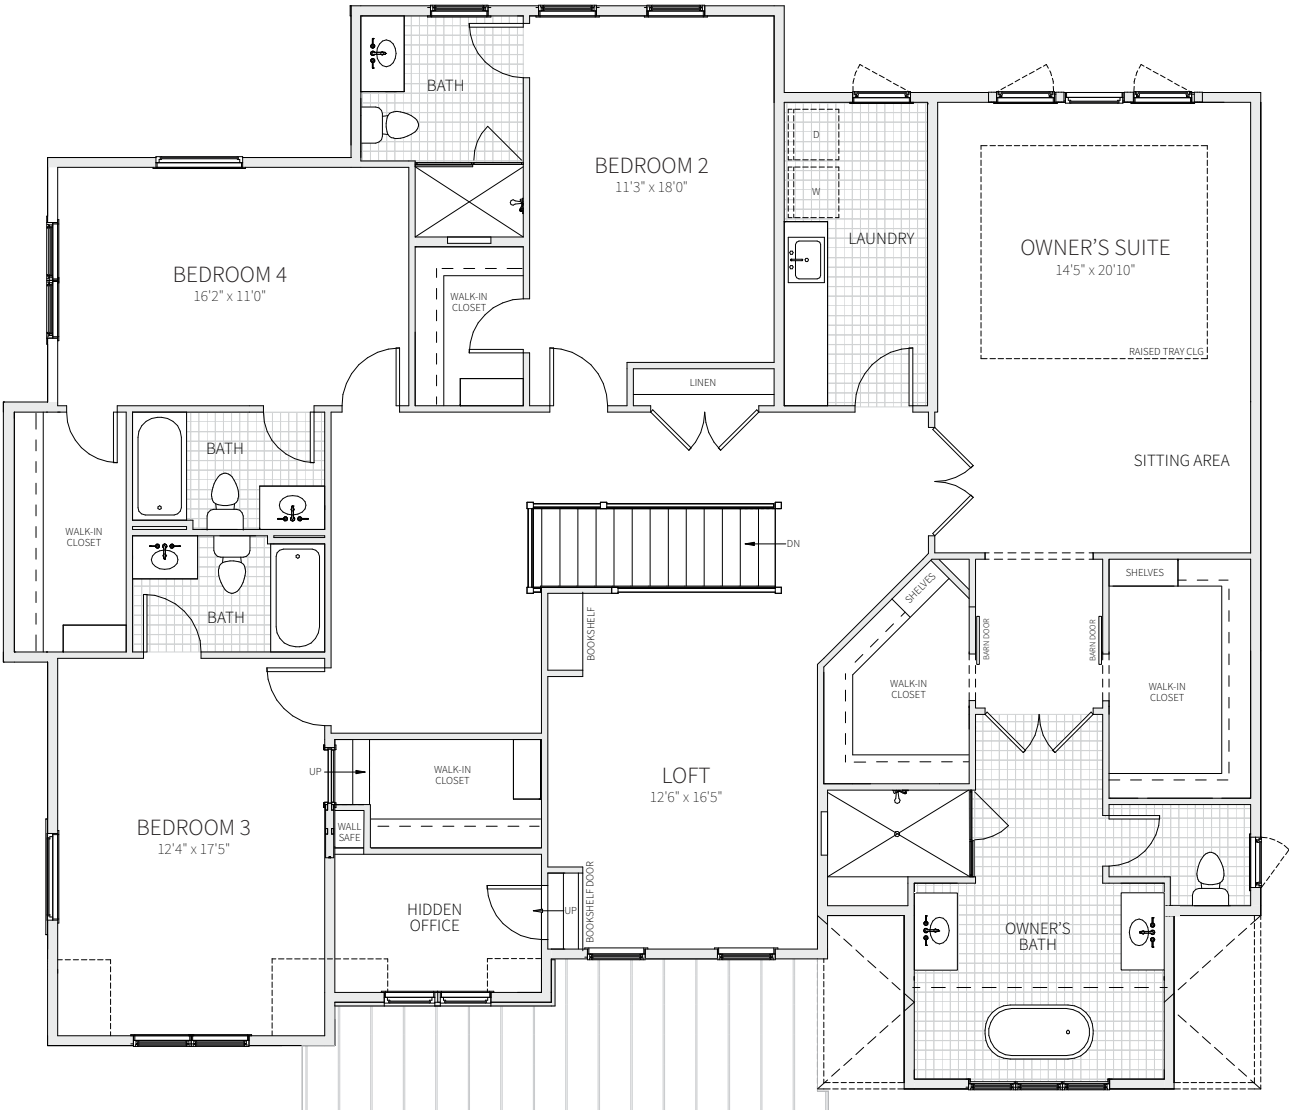

UPPER LEVEL