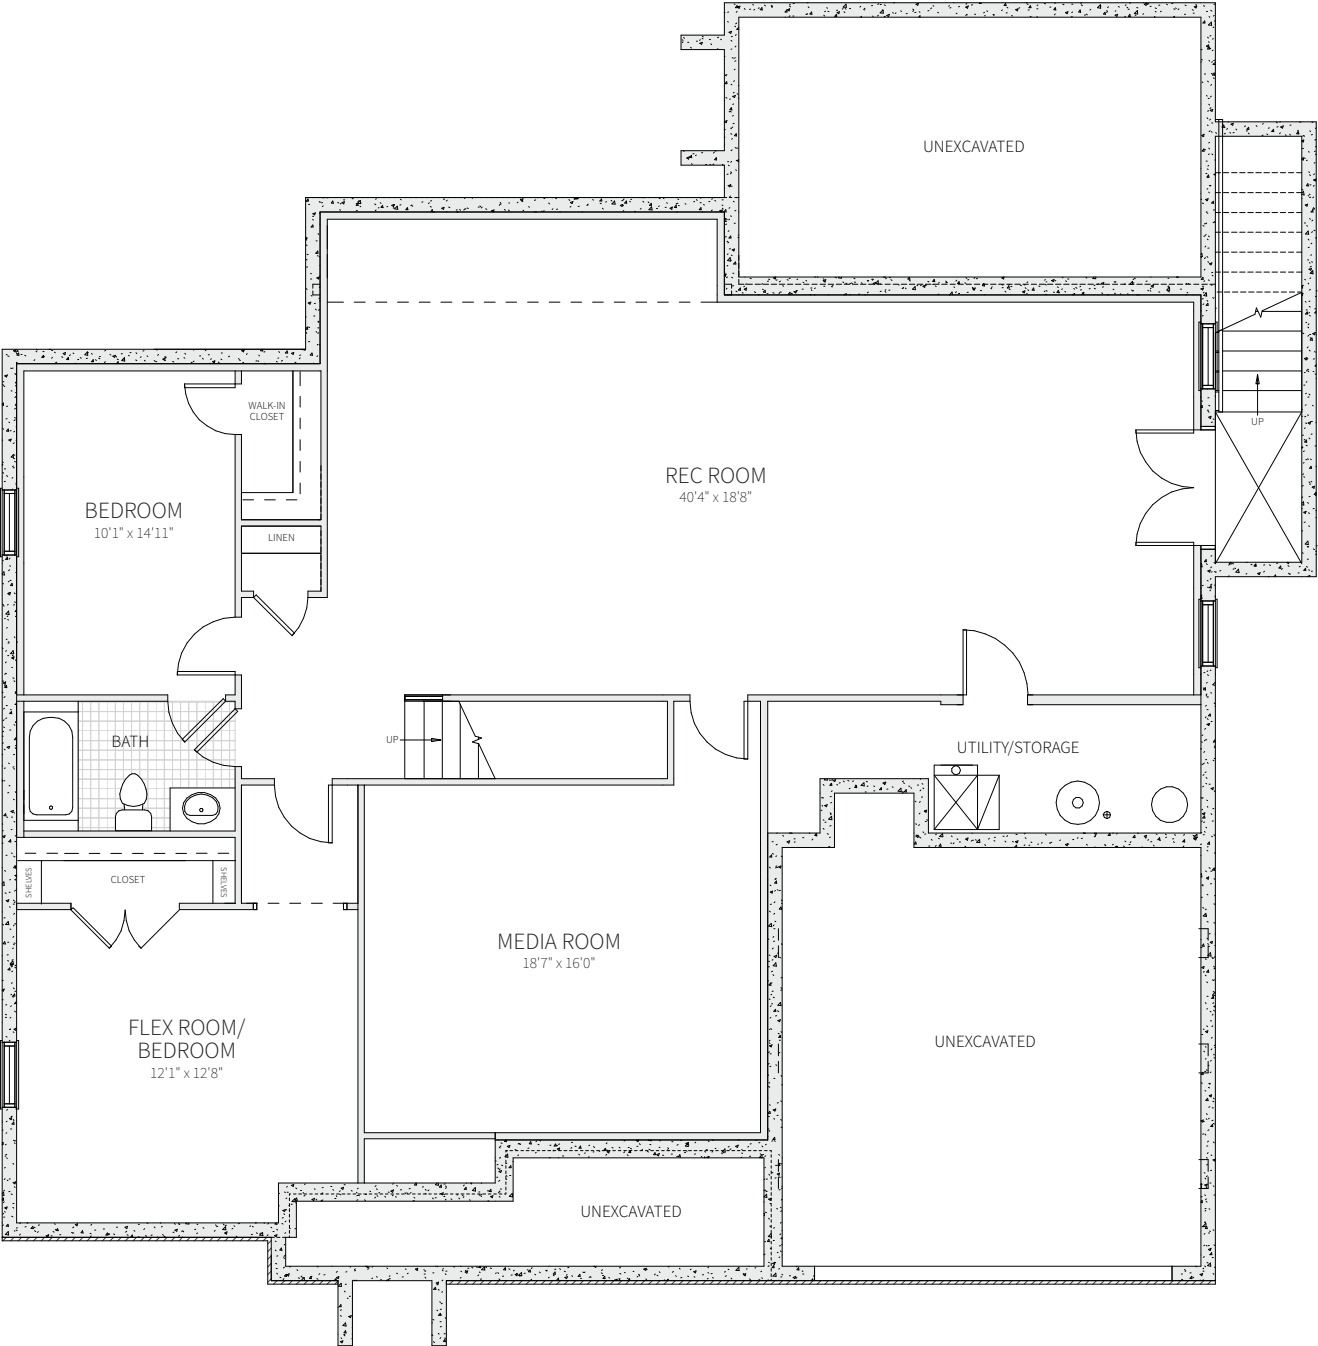

BASEMENT

Trending Designs