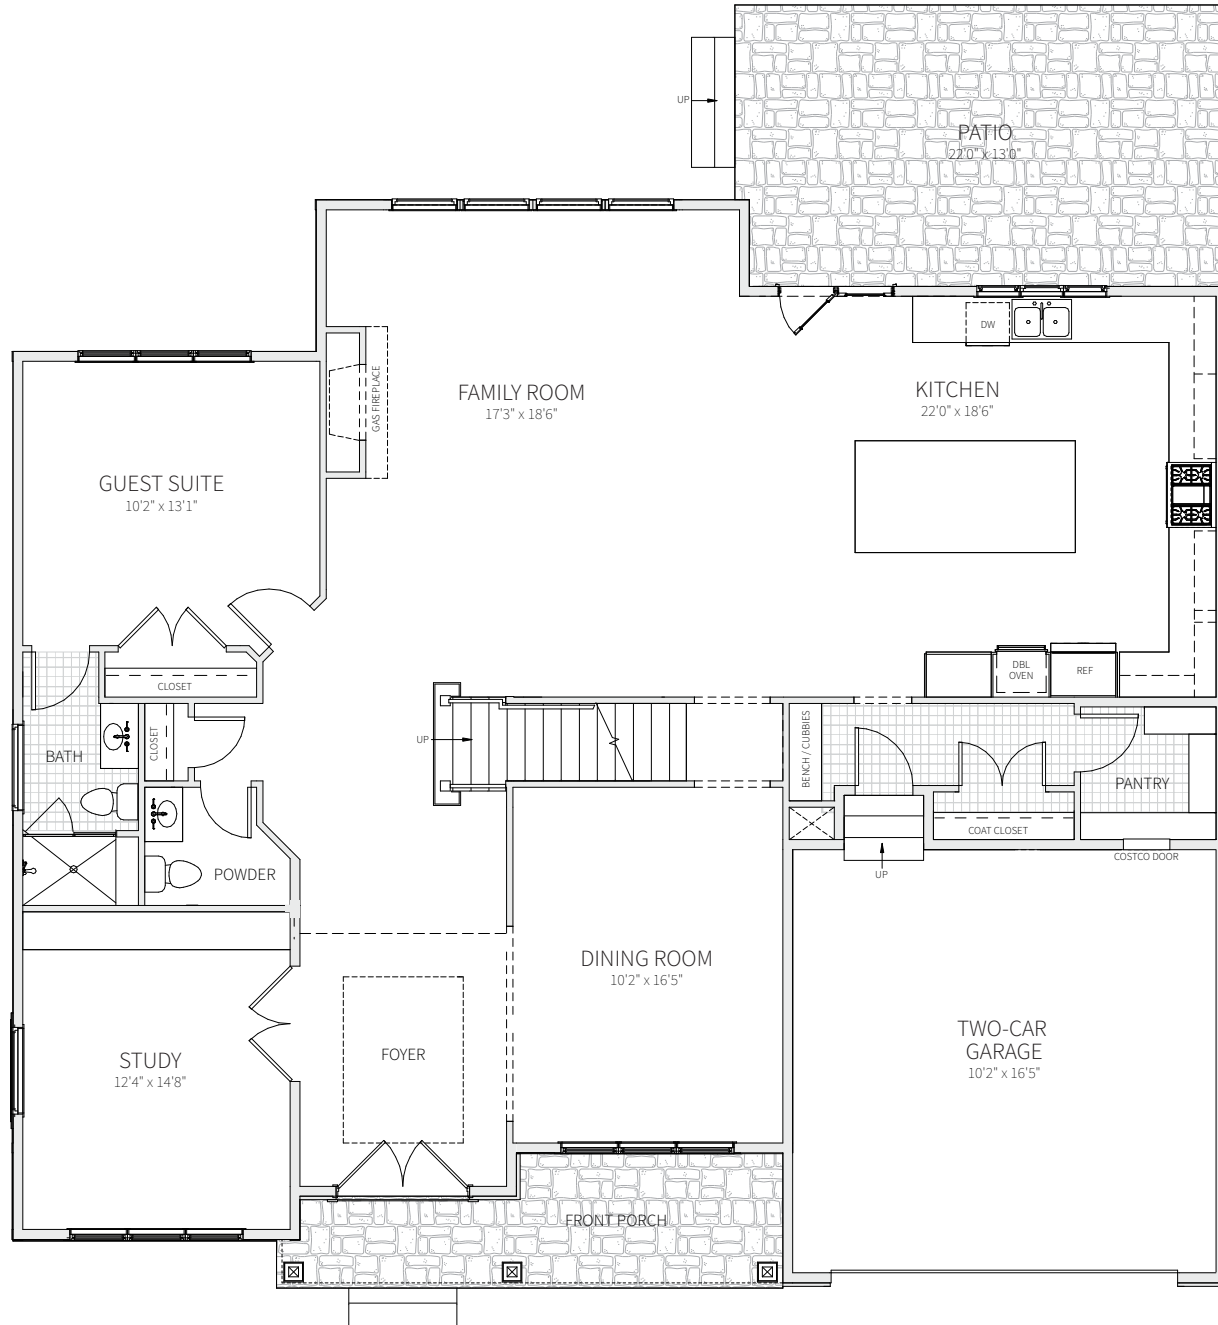

MAIN LEVEL

Shaping a legacy of community support, enhancement and growth since 1983.

1983

The principals of Classic Homes **founded their first company**, incorporating in Virginia.

1997

Having built **1,500 homes in 14 years**, the original company is sold to K Hovnanian Homes.

2006

Classic Homes of Maryland opens its offices, offering custom and semi-custom on-your-lot homes.

2011

Classic Homes **delivers its 100th home**, named one of DC's fastest growing companies by Smart CEO magazine.

2021

The office of Classic Homes are relocated to **newly renovated facilities** at "Sixty One Sixteen" in N. Bethesda.