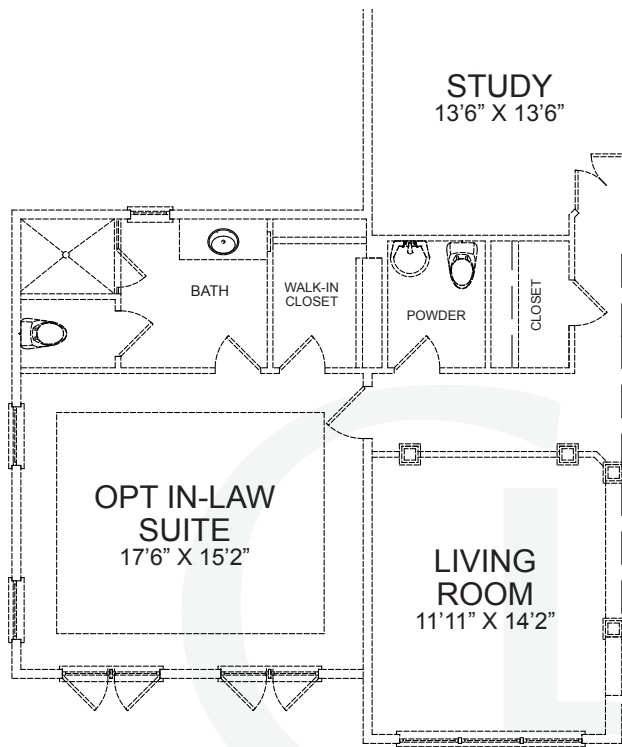

Opt Elevation
550B w/
Opt Sunroom and
Side-Load Garage

The Hampton II

More Elevations online at ClassicHomesMD.com

Standard Elevation 100SN w/ Opt Side-Load Garage

First Floor

Opt In-Law Suite

Opt Sunroom

Although all specifications and illustrations are believed to be true at the time of publication, accuracy cannot be guaranteed. All room sizes, configurations, and features are subject to change without notice. Elevations and drawings are the artist's conception only and may show optional features. This brochure is for illustrative purposes only and can not be part of a legal contract.

Shown with Opt Elevation 550

Second Floor

Opt Fifth Bedroom

Shown with Opt Elevation 550

Although all specifications and illustrations are believed to be true at the time of publication, accuracy cannot be guaranteed. All room sizes, configurations, and features are subject to change without notice. Elevations and drawings are the artist's conception only and may show optional features. This brochure is for illustrative purposes only and can not be part of a legal contract.