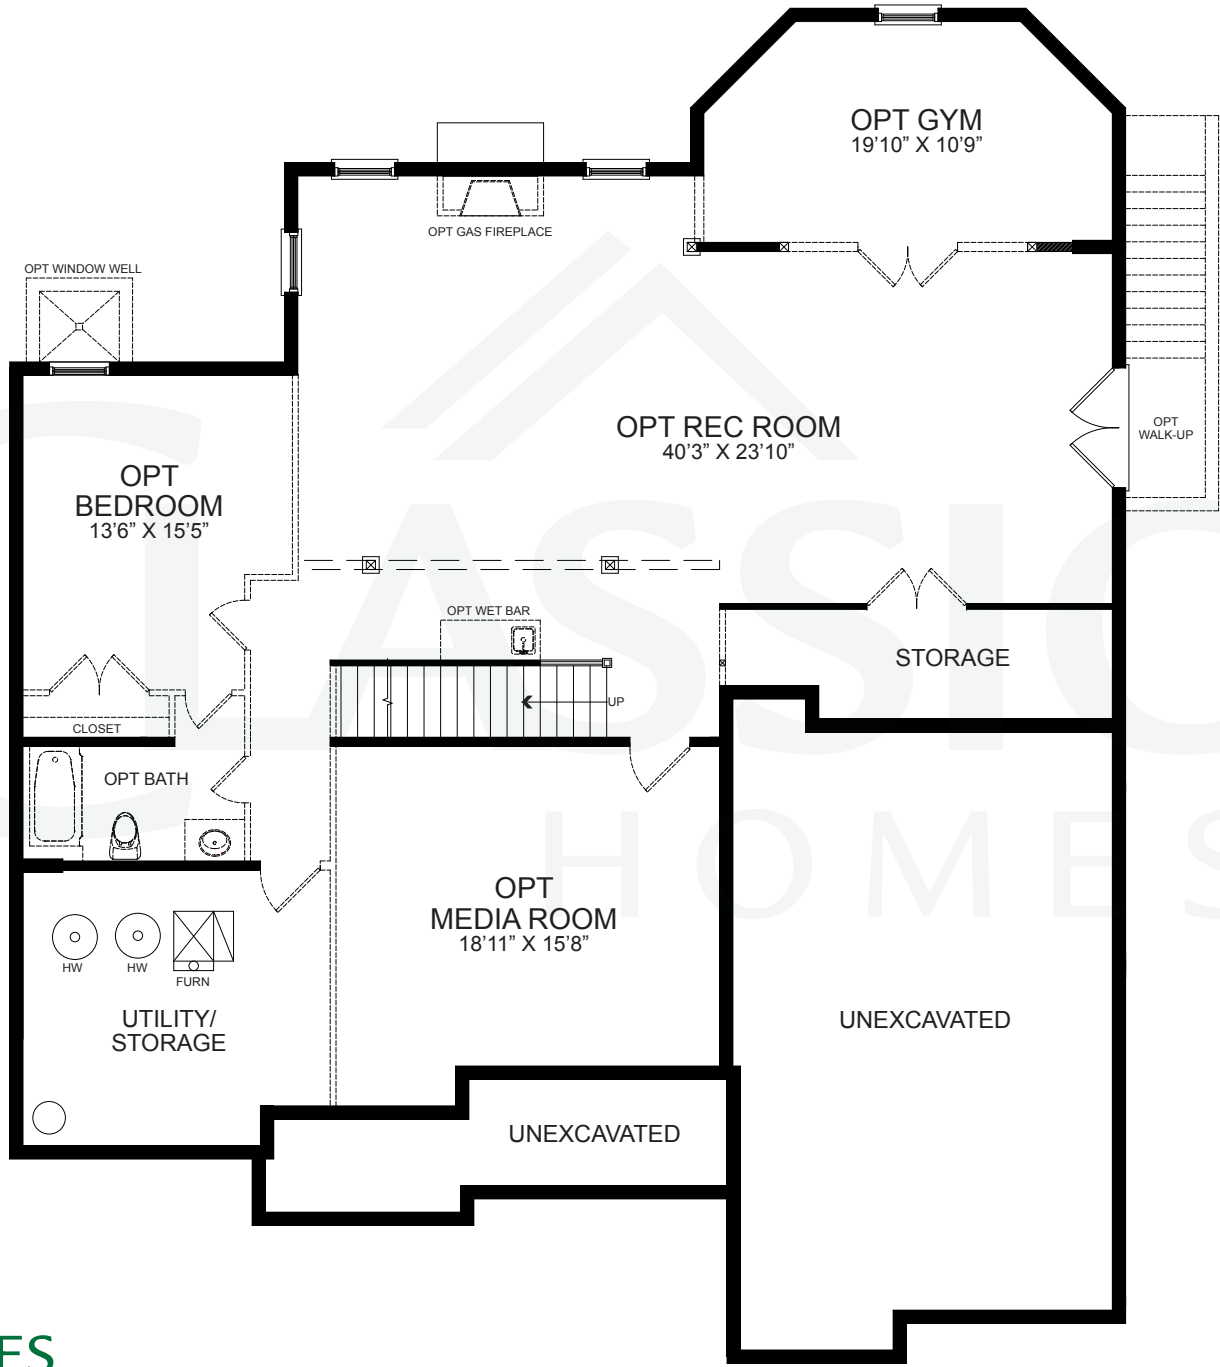

Opt Elevation
550B w/
Opt Sunroom and
Side-Load Garage

The Hampton II

More Elevations online at ClassicHomesMD.com

Standard Elevation 100SN w/ Opt Side-Load Garage

First Floor

Opt In-Law Suite

Opt Sunroom

Although all specifications and illustrations are believed to be true at the time of publication, accuracy cannot be guaranteed. All room sizes, configurations, and features are subject to change without notice. Elevations and drawings are the artist's conception only and may show optional features. This brochure is for illustrative purposes only and can not be part of a legal contract.

Shown with Opt Elevation 550

Second Floor

Opt Fifth Bedroom

Shown with Opt Elevation 550

Although all specifications and illustrations are believed to be true at the time of publication, accuracy cannot be guaranteed. All room sizes, configurations, and features are subject to change without notice. Elevations and drawings are the artist's conception only and may show optional features. This brochure is for illustrative purposes only and can not be part of a legal contract.

Basement

Shown with Opt Elevation 550

Although all specifications and illustrations are believed to be true at the time of publication, accuracy cannot be guaranteed. All room sizes, configurations, and features are subject to change without notice. Elevations and drawings are the artist's conception only and may show optional features. This brochure is for illustrative purposes only and can not be part of a legal contract.