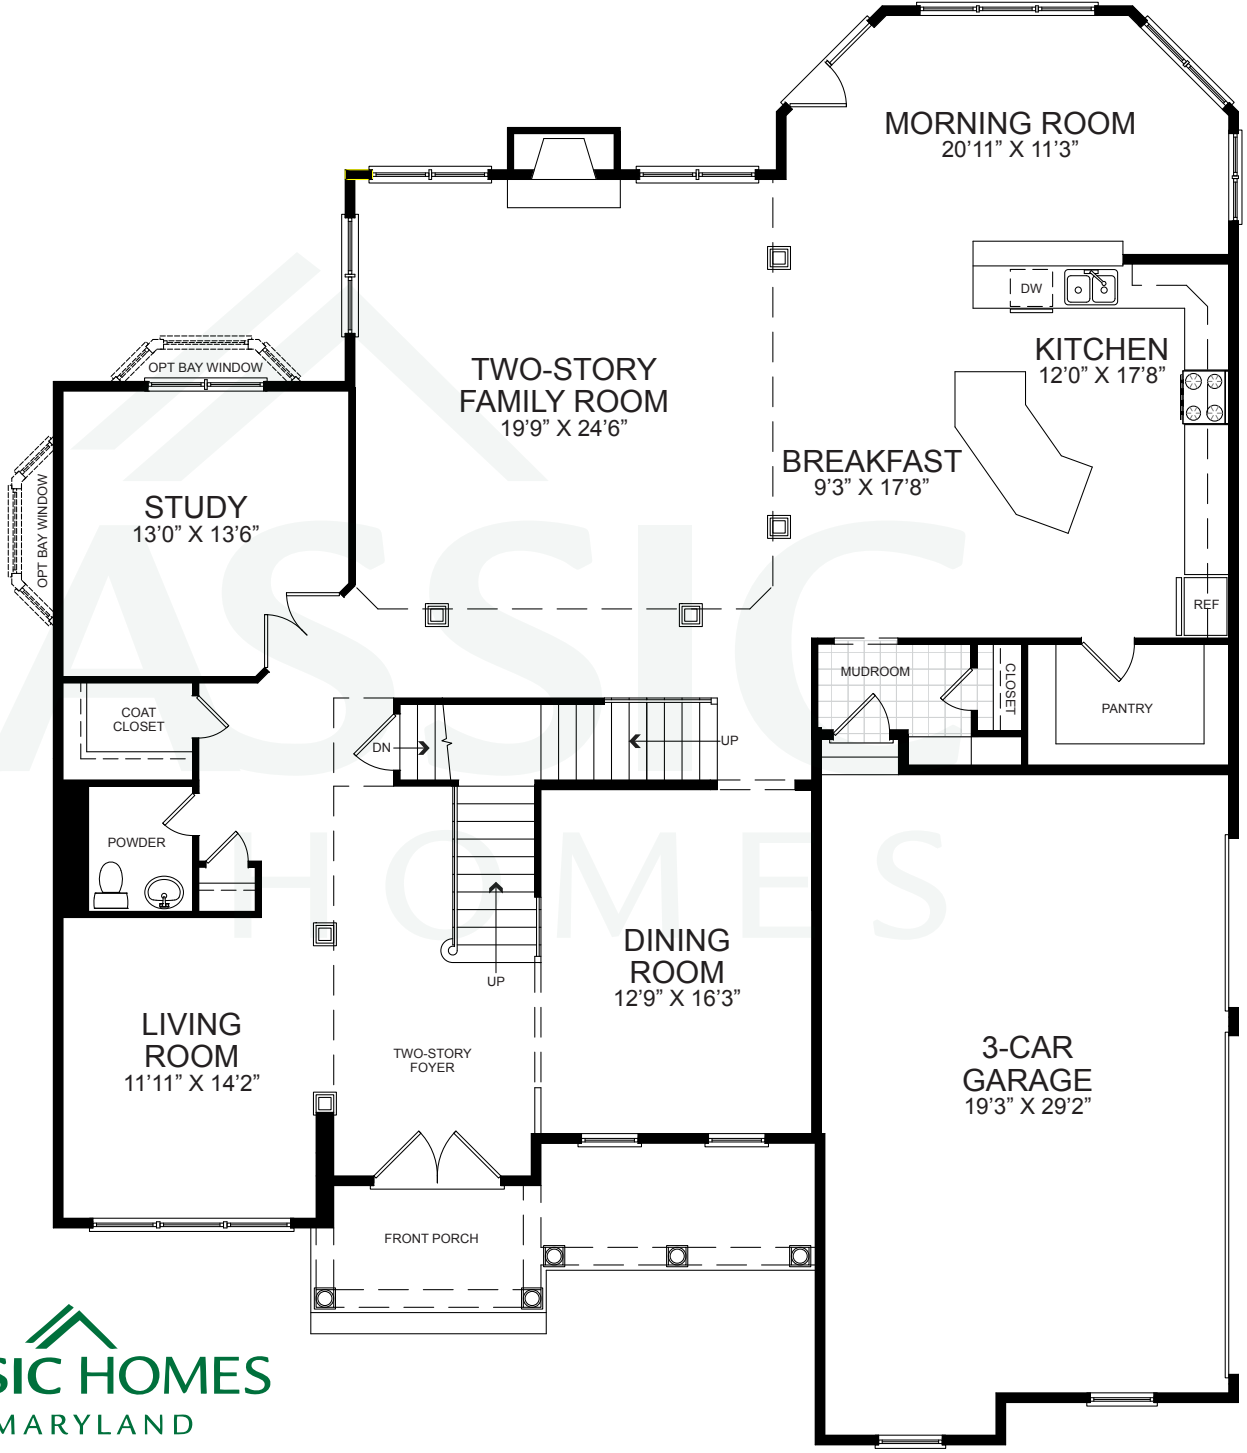

Opt Elevation
550B w/
Opt Sunroom and
Side-Load Garage

The Hampton II

More Elevations online at ClassicHomesMD.com

Standard Elevation 100SN w/ Opt Side-Load Garage

First Floor

Opt In-Law Suite

Opt Sunroom

Although all specifications and illustrations are believed to be true at the time of publication, accuracy cannot be guaranteed. All room sizes, configurations, and features are subject to change without notice. Elevations and drawings are the artist's conception only and may show optional features. This brochure is for illustrative purposes only and can not be part of a legal contract.

Shown with Opt Elevation 550

Second Floor

Opt Fifth Bedroom

Shown with Opt Elevation 550

Although all specifications and illustrations are believed to be true at the time of publication, accuracy cannot be guaranteed. All room sizes, configurations, and features are subject to change without notice. Elevations and drawings are the artist's conception only and may show optional features. This brochure is for illustrative purposes only and can not be part of a legal contract.