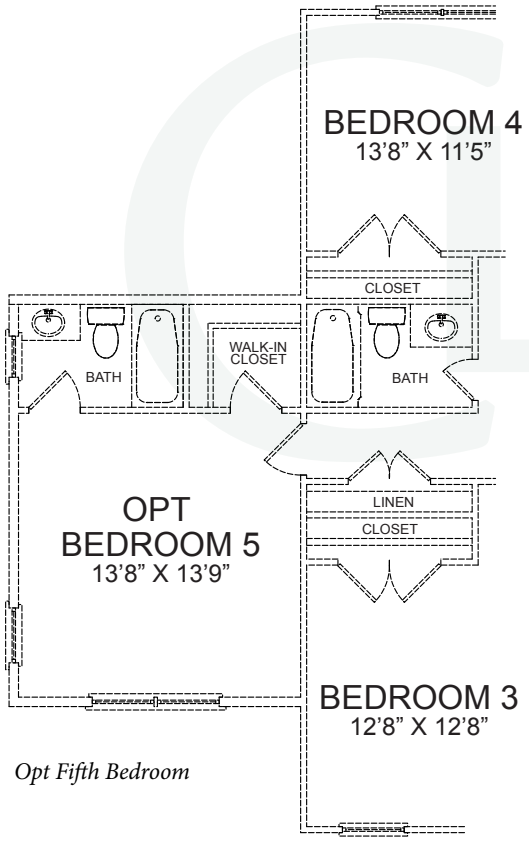

Opt Elevation
550B w/
Opt Sunroom and
Side-Load Garage

The Hampton II

More Elevations online at ClassicHomesMD.com

Standard Elevation 100SN w/ Opt Side-Load Garage

First Floor

Opt In-Law Suite

Opt Sunroom

Although all specifications and illustrations are believed to be true at the time of publication, accuracy cannot be guaranteed. All room sizes, configurations, and features are subject to change without notice. Elevations and drawings are the artist's conception only and may show optional features. This brochure is for illustrative purposes only and can not be part of a legal contract.

Shown with Opt Elevation 550

Second Floor

Opt Fifth Bedroom

Shown with Opt Elevation 550

Although all specifications and illustrations are believed to be true at the time of publication, accuracy cannot be guaranteed. All room sizes, configurations, and features are subject to change without notice. Elevations and drawings are the artist's conception only and may show optional features. This brochure is for illustrative purposes only and can not be part of a legal contract.