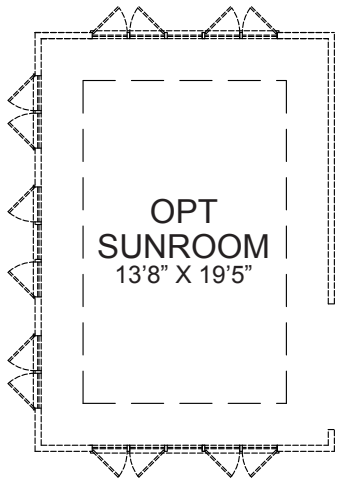

Opt Elevation
550B w/
Opt Sunroom and
Side-Load Garage

The Hampton II

More Elevations online at ClassicHomesMD.com

Standard Elevation 100SN w/ Opt Side-Load Garage

First Floor

Opt In-Law Suite

Opt Sunroom

Although all specifications and illustrations are believed to be true at the time of publication, accuracy cannot be guaranteed. All room sizes, configurations, and features are subject to change without notice. Elevations and drawings are the artist's conception only and may show optional features. This brochure is for illustrative purposes only and can not be part of a legal contract.

Shown with Opt Elevation 550

Second Floor

Opt Fifth Bedroom

Shown with Opt Elevation 550

Although all specifications and illustrations are believed to be true at the time of publication, accuracy cannot be guaranteed. All room sizes, configurations, and features are subject to change without notice. Elevations and drawings are the artist's conception only and may show optional features. This brochure is for illustrative purposes only and can not be part of a legal contract.