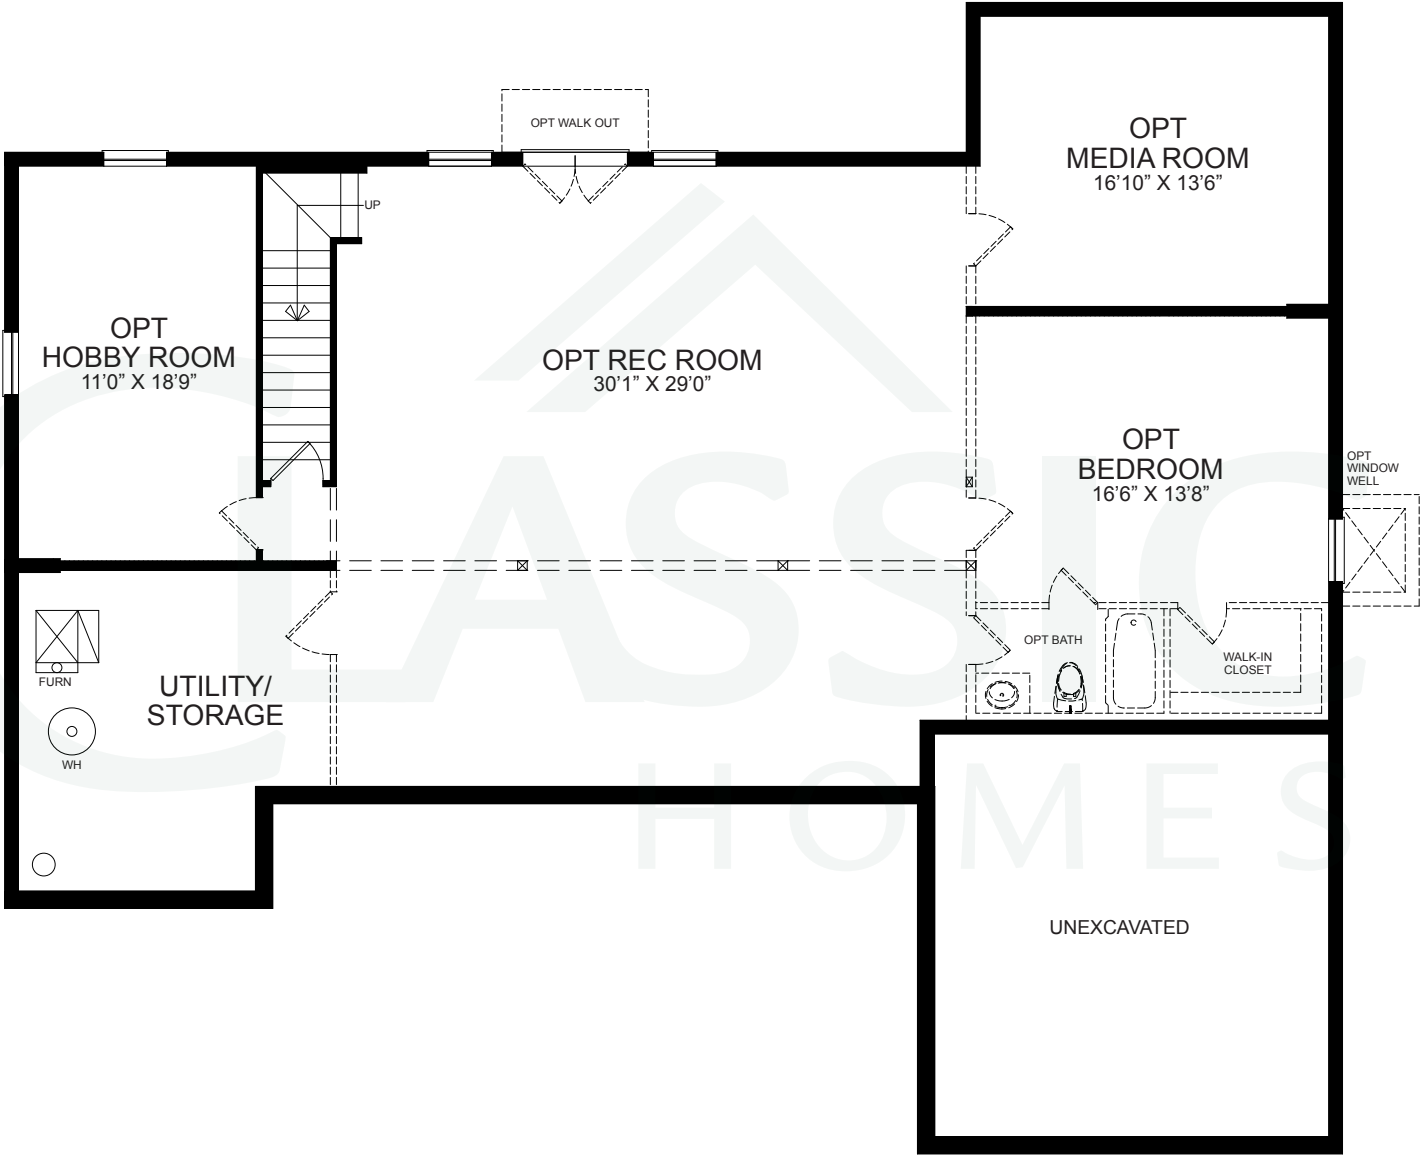

Standard Elevation 100B w/ Opt Stone Water Table

The  
Danville

More Elevations online at [ClassicHomesMD.com](http://ClassicHomesMD.com)

# First Floor

First Floor w/  
Opt Jack & Jill Bath

First Floor w/  
Opt Powder Room  
in lieu of Master Tub

# Opt Basement

*Although all specifications and illustrations are believed to be true at the time of publication, accuracy cannot be guaranteed. All room sizes, configurations, and features are subject to change without notice. Elevations and drawings are the artist's conception only and may show optional features. This brochure is for illustrative purposes only and can not be part of a legal contract.*