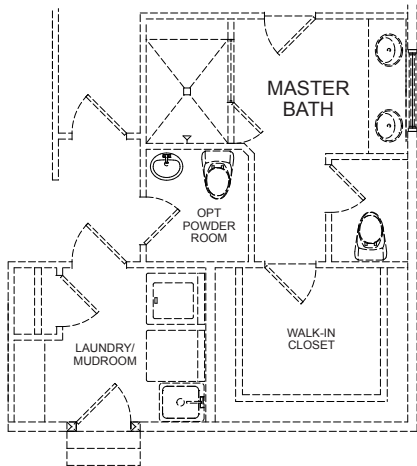

Standard Elevation 100B w/ Opt Stone Water Table

The  
Danville

More Elevations online at [ClassicHomesMD.com](http://ClassicHomesMD.com)

# First Floor

First Floor w/  
Opt Jack & Jill Bath

First Floor w/  
Opt Powder Room  
in lieu of Master Tub