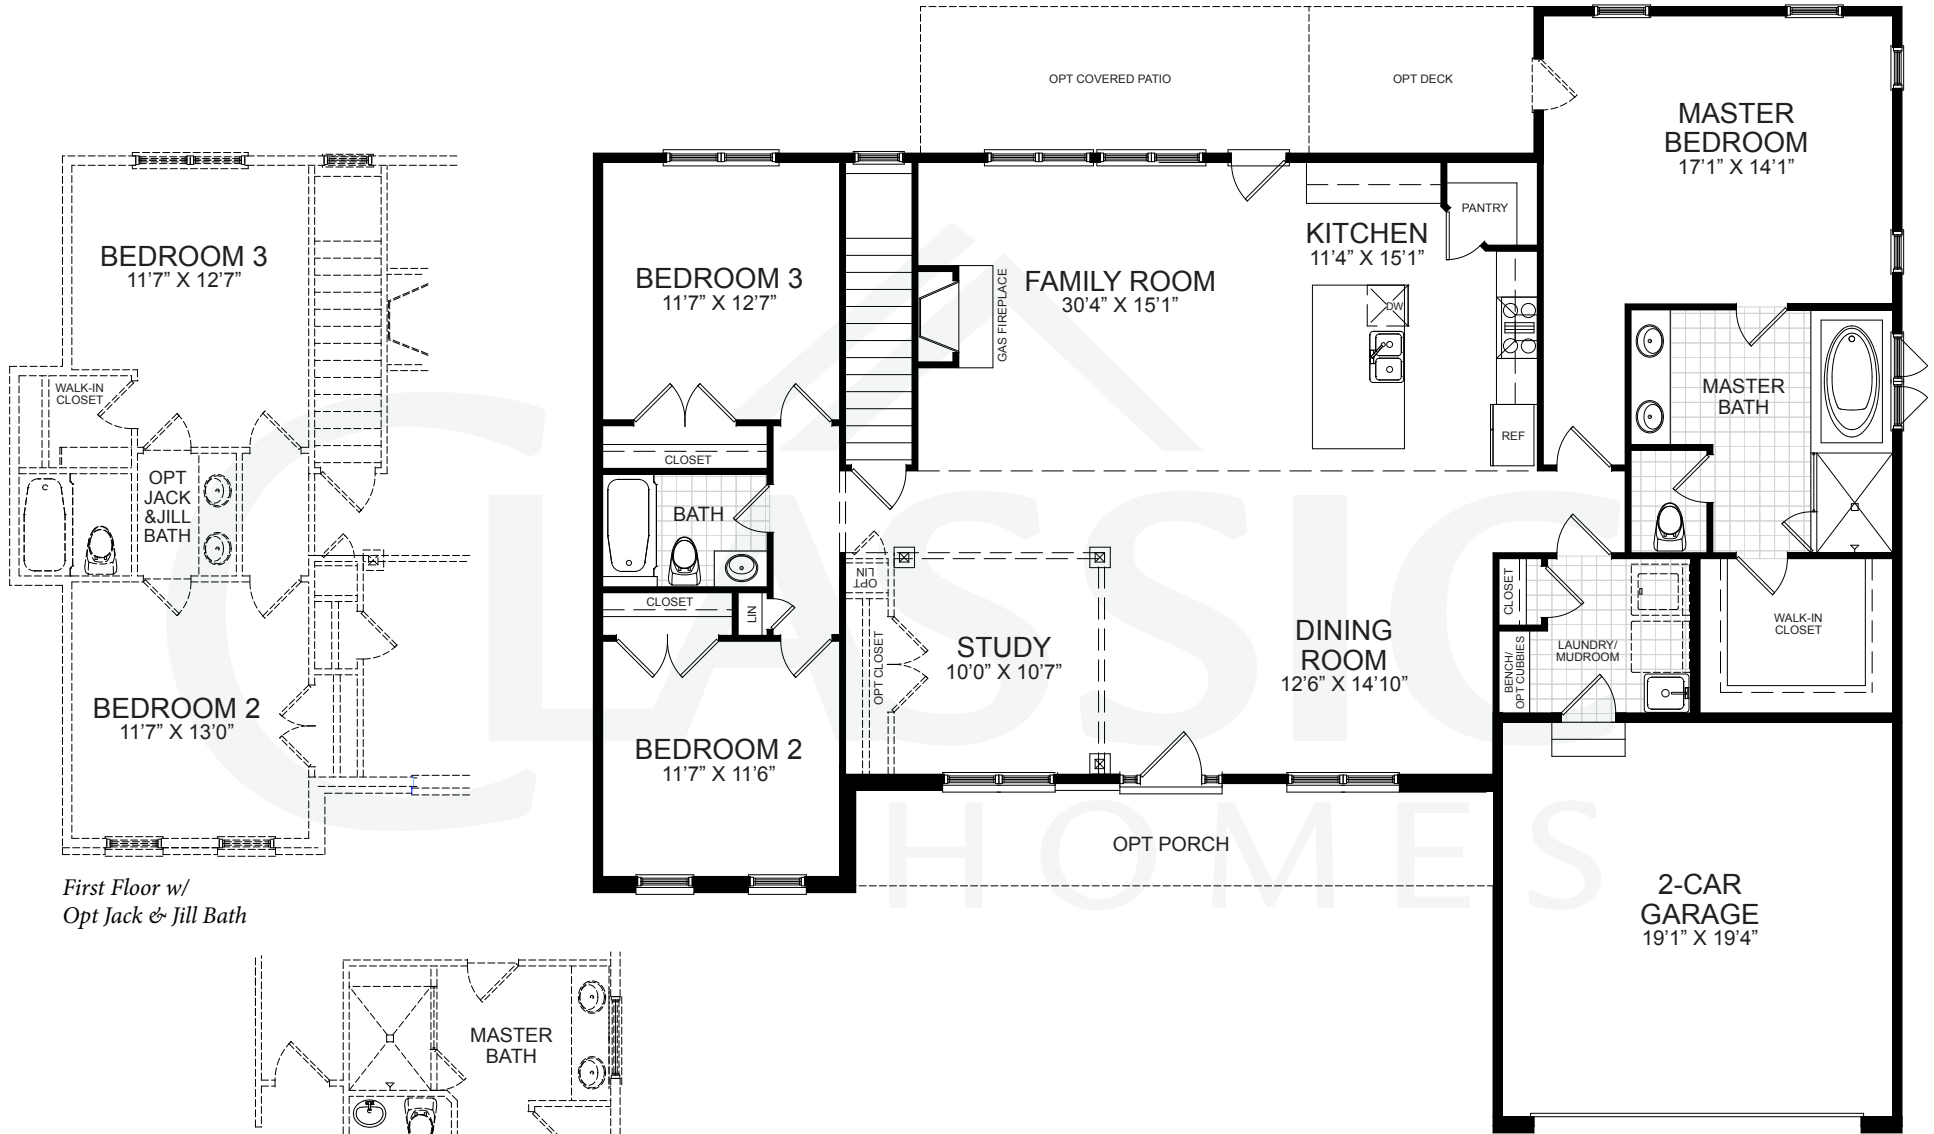

Standard Elevation 100B w/ Opt Stone Water Table

The  
Danville

More Elevations online at [ClassicHomesMD.com](http://ClassicHomesMD.com)

# First Floor

First Floor w/  
Opt Jack & Jill Bath

First Floor w/  
Opt Powder Room  
in lieu of Master Tub

Standard Elevation 100SS